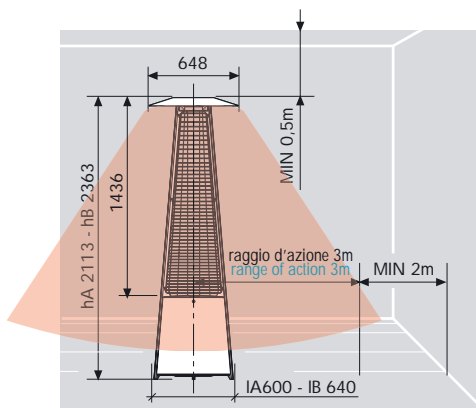

La suggestiva vista della fiamma, l'innovativo design che richiama i falò dei vecchi pionieri, crea un nuovo punto di aggregazione, rallegra ed arricchisce la scenografia del luogo donando un fascino particolare a tutti i momenti della giornata.

the heat and beauty of the flame

ITALKERO presents a brand new gas heater for outdoors that runs on natural gas or LPG and integrates all the know-how of a Company. The name of this new heater by ITALKERO is FALO', **also in Remote control model**; it stands for quality and innovation. FALO' heats outdoor areas in the most suggestive and economical way. In terms of the flame, the appliance, made entirely of stainless steel and aluminium, is unique and different to other common heaters currently on the market.

The appealing sight of the flame and the novel design which recalls the open fires of the old pioneers creates a point of attraction and cheers up and enhances the surroundings, giving special charm to any moment of the day.